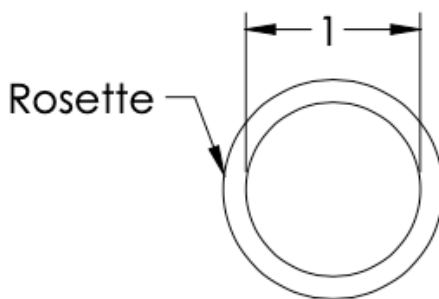

## FEATURES

- Premium 304 Grade Stainless Steel
- Solid Mount Construction
- Concealed Installation Hardware
- Solid End Cap provided for side opposite to the door for a seamless look

Single Knob shown  
with a Medium Rosette

Medium Rosette  
(Dia 1 1/4")

Large Rosette  
(Dia 1 1/2")

No Rosette	Medium Rosette (Dia 1 1/4")	Large Rosette (Dia 1 1/2")
BEA-KNS-NR	BEA-KNS-MR	BEA-KNS-LR

FRONT

SIDE

TOP

 Medium Rosette  
(Dia 1 1/4")

 Large Rosette  
(Dia 1 1/2")

**Installation Notes:** Diameter of glass hole for installation is as follows:

- For Medium Rosette(-MR) and Large Rosette (-LR) the hole diameter is 1/2"
- For No Rosette (-NR) the hole diameter is 5/16"

Standard hardware supplied can accommodate glass thicknesses 1/4" to 1/2". Please contact us for custom hardware in case glass thickness exceeds 1/2".