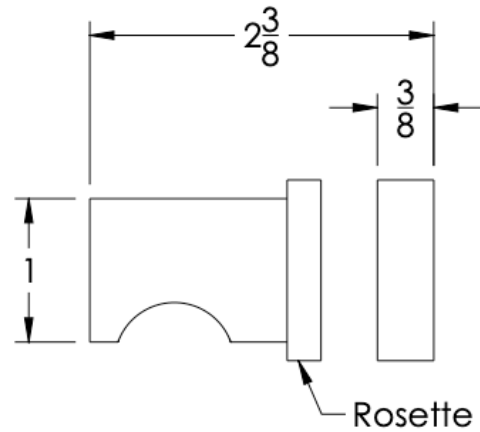

Medium Rosette  
(Dia 1 1/4")

Large Rosette  
(Dia 1 1/2")

No Rosette	Medium Rosette (Dia 1 1/4")	Large Rosette (Dia 1 1/2")
BEA-KNS-NR	BEA-KNS-MR	BEA-KNS-LR

FRONT

SIDE

TOP

 Medium Rosette  
(Dia 1 1/4")

 Large Rosette  
(Dia 1 1/2")

**Installation Notes:** Diameter of glass hole for installation is as follows:

- For Medium Rosette(-MR) and Large Rosette (-LR) the hole diameter is 1/2"
- For No Rosette (-NR) the hole diameter is 5/16"

Standard hardware supplied can accommodate glass thicknesses 1/4" to 1/2". Please contact us for custom hardware in case glass thickness exceeds 1/2".