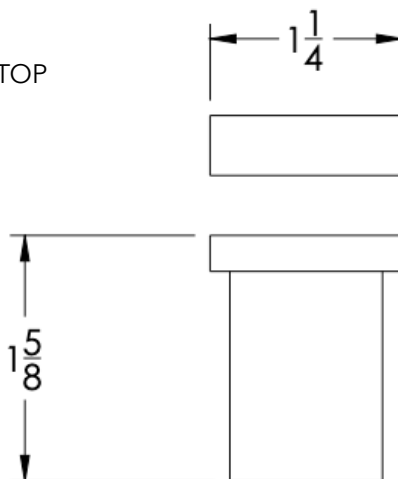

Medium Rosette  
(Dia 1 1/4")

Large Rosette  
(Dia 1 1/2")

No Rosette	Medium Rosette (Dia 1 1/4")	Large Rosette (Dia 1 1/2")
BEA-KNS-NR	BEA-KNS-MR	BEA-KNS-LR

FRONT

SIDE

TOP

 Medium Rosette  
(Dia 1 1/4")

 Large Rosette  
(Dia 1 1/2")

**Installation Notes:** Diameter of glass hole for installation is as follows:

- For Medium Rosette(-MR) and Large Rosette (-LR) the hole diameter is 1/2"
- For No Rosette (-NR) the hole diameter is 5/16"

Standard hardware supplied can accommodate glass thicknesses 1/4" to 1/2". Please contact us for custom hardware in case glass thickness exceeds 1/2".

Dimensions in inches

NOTE: Dimensions subject to change without notice.